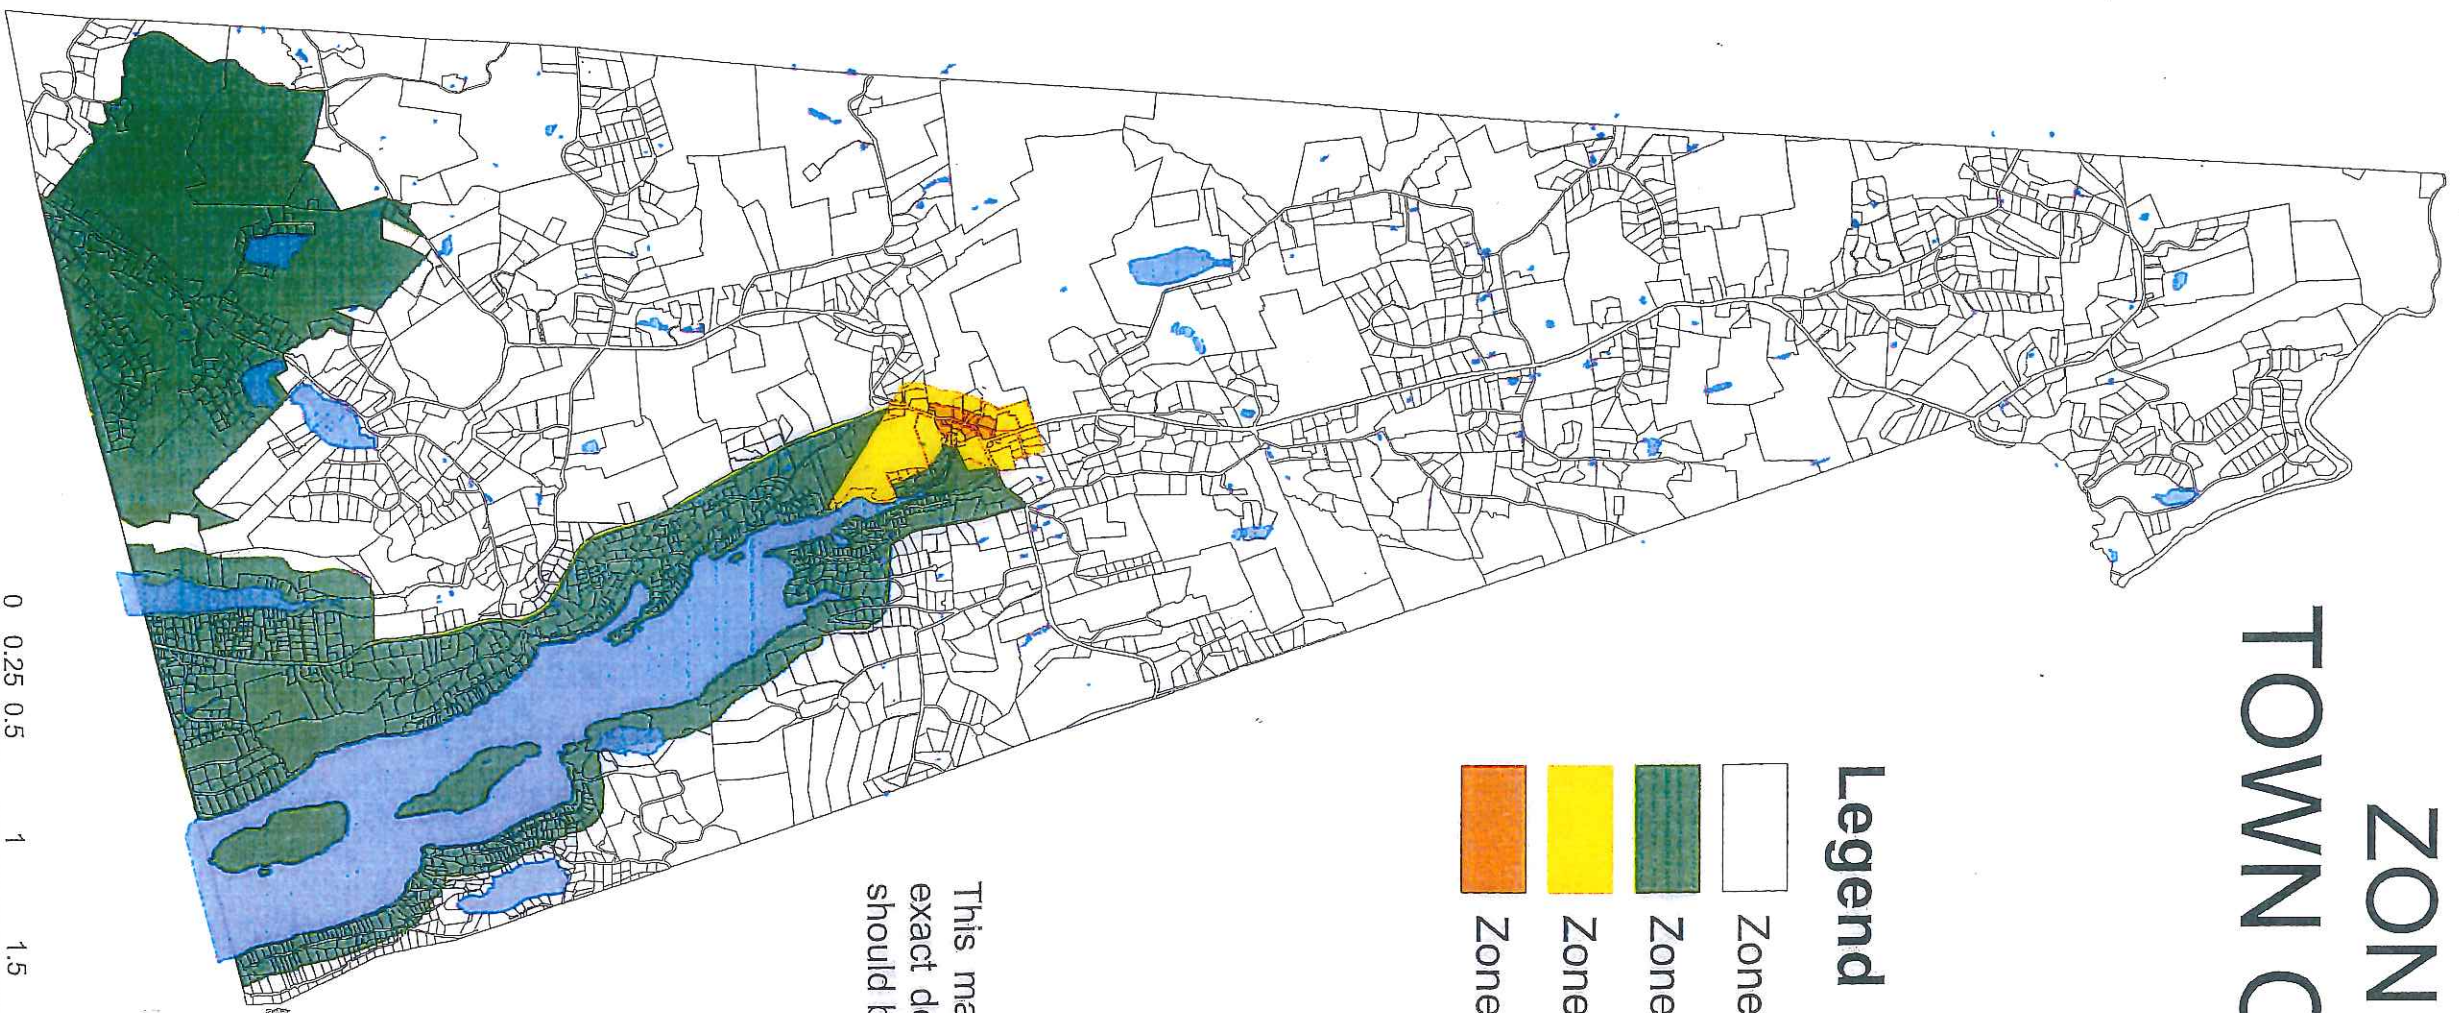

# ZONING MAP TOWN OF SHERMAN

## Legend

-  Zone A - Farm Residence Zone
-  Zone B - Residence Zone
-  Zone C - Business Residence Zone
-  Zone D - Historic District Zone

This map is for planning purposes only. The exact determination of a zone for a property should be based upon a survey of the property.